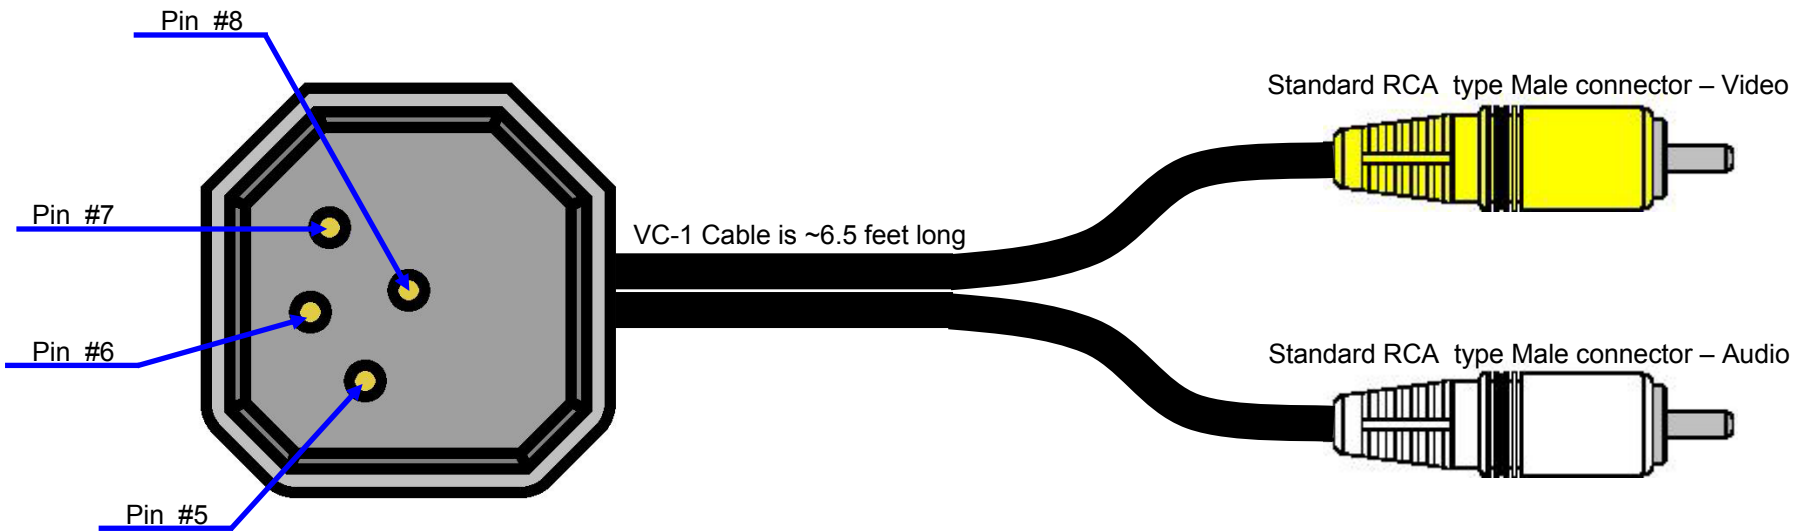

VC-1 1100 series Video Output Cable Connections

	Unit Connector	Yellow RCA Male Connector	White RCA Male Connector
Video Output +	Pin 5	Center Pin	---
Audio Ground	Pin 6	---	Outer Ring
Audio Output +	Pin 7	---	Center Pin
Video Ground	Pin 8	Outer Ring	---